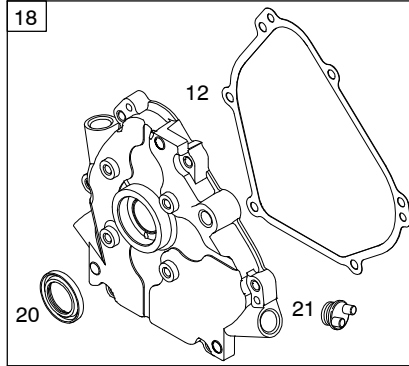

1319 WARNING LABEL

REQUIRED when replacing parts with warning labels affixed.

1058 OPERATOR'S MANUAL

1330 REPAIR MANUAL

1019 LABEL KIT

Illustrations cover a range of engines. Parts shown without corresponding text may not be used on your specific engine.
5750-2 Assemblies include all parts shown in frames. 06/18/2008